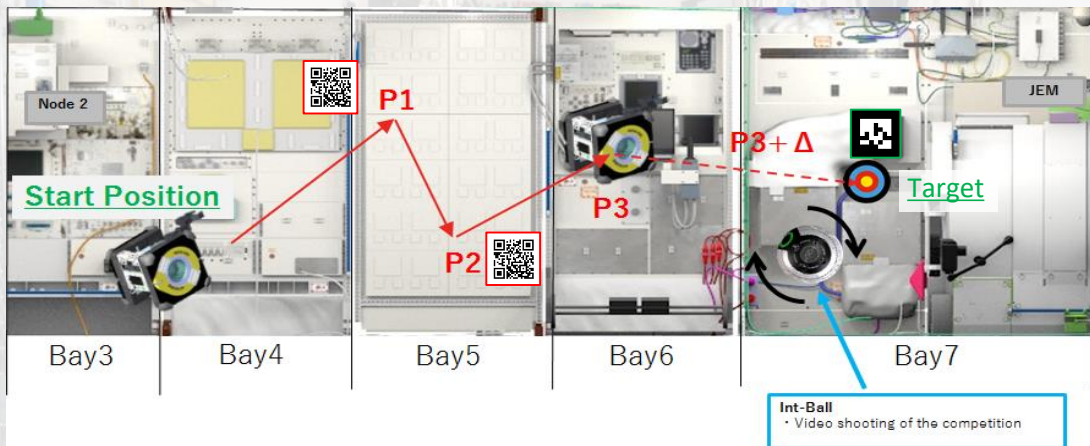

Create your own program to operate the Astrobee / Int-Ball and stop the air leakage in the ISS.

Get your program uplinked immediately!

※This is a fiction and is not happening in real time.

About the Kibo Robot Programming Challenge

The Kibo Robot Programming Challenge(Kibo-RPC) is an educational competition to solve various given problems by using real robots (Astrobee) in the International Space Station (ISS).

This program is hosted by Japan Aerospace Exploration Agency (JAXA) in cooperation of National Aeronautics and Space Administration (NASA).

Game Rules

- Create your own program to control NASA's Astrobee
- Move the Astrobee from the start position to the P3 using the QR code at the P1 and P2.
- Find the target at the P3 and stop at the appropriate distance from the target using the AR tag.
- Use an image processing algorithm to illuminate the center of the target with a laser pointer.
- Scores are calculated based on the time to complete the game, accuracy of the target illumination, etc.